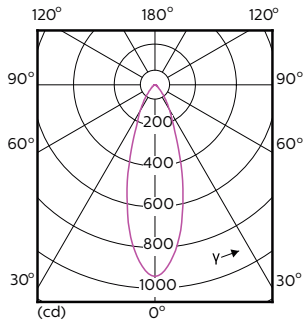

Målskitse

Product	D	C
MAS LED ExpertColor 5.5-50W GU10 940 36D	50 mm	54 mm

Fotometriske data

Accent Lighting Spots - MAS LED ExpertColor 5.5-50W GU10 940 36D

Spectral Power Distribution Colour - MAS LED ExpertColor 5.5-50W GU10 940 36D

MASTER LEDspot ExpertColor MV

Fotometriske data

Light Distribution Diagram - MAS LED ExpertColor 5.5-50W GU10 940 36D

Levetid

Life Expectancy Diagram - MAS LED ExpertColor 5.5-50W GU10 940 36D

Lumen Maintenance Diagram - MAS LED ExpertColor 5.5-50W GU10 940 36D